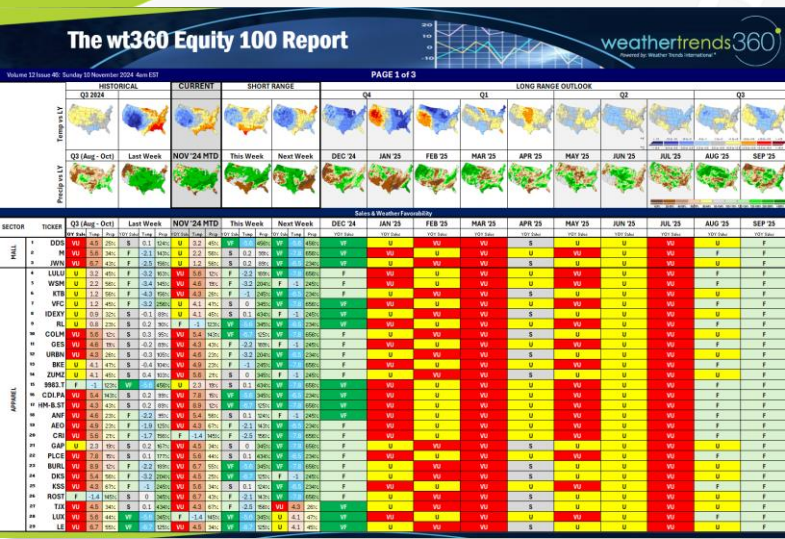

The Equity 100 Report Fact Sheet

Fall 2024

Equity 100 Report Snapshot

Weather Trends International's **YEAR-AHEAD** predictive business weather analytics technology, combined with 22 years of researching consumer buying patterns and weather-influenced KPIs, can help you better predict equity performance.

Our Sunday morning 3-page report and **data tracks the weather favorability index across 100 equities in 19 sectors** assessing how the weather helped or hurt last quarter, last week, month-to-date, this week, next week and month-by-month out a year.

The equity favorability index digital data and corresponding temperature and rainfall weather data is available back 33 years (1991) by day or week and forward out 11 months by day, week, month and quarter.